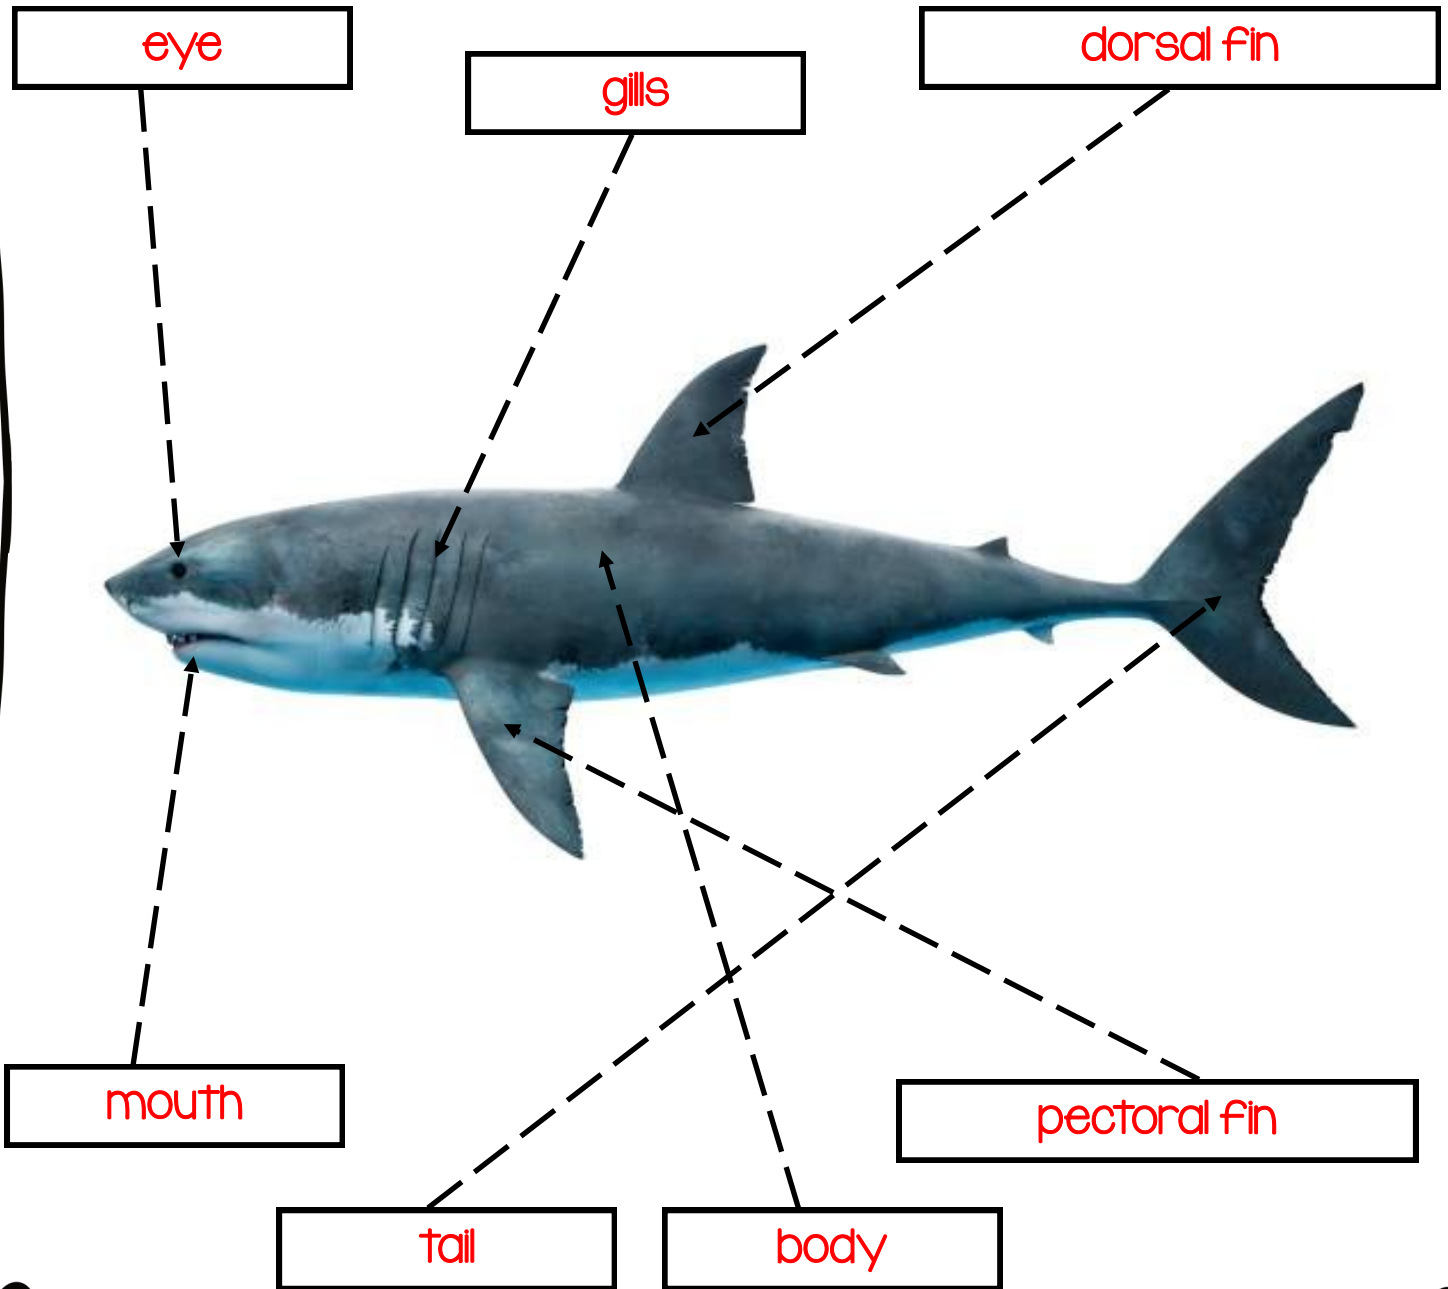

All About Great White Sharks

GREAT WHITE SHARKS

Life Cycle of a Great White Sharks

Write the parts of a Great White Shark. In correct order.
Colour the Great White Shark.

Adult Shark

egg

Shark Pups

1.

egg

2.

Shark Pups

3.

Adult Shark

Great White Sharks Photo Album

Colouring Great White Sharks

Parts of a Great White Sharks

Label the parts of a Great White Shark.

Colour the Great White Shark.

gills eye tail dorsal fin mouth pectoral fin body

What do Great White Sharks Eat?

1. Great White Sharks are carnivores which means they eat only meat.